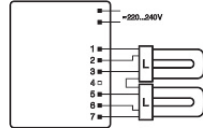

Specifications Osram QT-M
2X26-42/220-240 S

[View Product](#)

Product Details

Full box quantity 20

General Information

SKU	200310
EAN	4008321110022
Brand	Osram
Manufacturer Name	QT-M 2X26-42/220-240 S UNV1

Technical Information

Technology	Accessory
Maximum Wattage Rating	42
Dimmable	Not Dimmable
Product Type Category	Accessory - Fluorescent Ballast

Lamp Information

Series **QUICKTRONIC**

Why Any-lamp?

Sensor Information Order from the **largest lighting specialist** in Europe **Customised** quotation