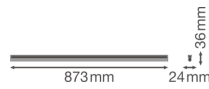

Specifications Ledvance LED Batten Linear Compact High Output 15W  
1500lm - 830 Warm White | 90cm

[View Product](#)

## Technical Information

Technology	LED Integrated
Voltage (V)	220-240
Dimmable	Not Dimmable
Colour of Light	White
Colour Code	830 Warm White
Colour temperature (Kelvin)	3000 Warm White
Colour Rendering (Ra)	80-89
Light colour options	Single Color
Luminous Efficacy (lm/W)	100
Power factor	>0.50
Including bulb	Yes
Suitable for Outdoor	No
Length	90cm
Product Type Category	LED Batten

## Fixture Information

---

Mounting Method	Surface
IP-rating	IP20
Impact Protection (IK)	IK03 - 0.35 joule
Housing	PC (Polycarbonate)
Colour of the Fixture	White
Colour of material	White
Emergency Lighting	No Emergency Unit
Series	Linear

## Dimensions

---

Length (mm)	873
Width (mm)	24
Height (mm)	36