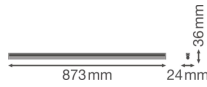

Specifications Ledvance LED Batten Linear Compact High Output 15W  
1500lm - 840 Cool White | 90cm

[View Product](#)

## Technical Information

|                             |                 |
|-----------------------------|-----------------|
| Technology                  | LED Integrated  |
| Voltage (V)                 | 220-240         |
| Dimmable                    | Not Dimmable    |
| Colour of Light             | White           |
| Colour Code                 | 840 Cool White  |
| Colour temperature (Kelvin) | 4000 Cool White |
| Colour Rendering (Ra)       | 80-89           |
| Light colour options        | Single Color    |
| Luminous Efficacy (lm/W)    | 100             |
| Power factor                | >0.50           |
| Including bulb              | Yes             |
| Suitable for Outdoor        | No              |
| Length                      | 90cm            |
| Product Type Category       | LED Batten      |

## Fixture Information

---

|                        |                    |
|------------------------|--------------------|
| Mounting Method        | Surface            |
| IP-rating              | IP20               |
| Impact Protection (IK) | IK03 - 0.35 joule  |
| Housing                | PC (Polycarbonate) |
| Colour of the Fixture  | White              |
| Colour of material     | White              |
| Emergency Lighting     | No Emergency Unit  |
| Series                 | Linear             |

## Dimensions

---

|             |     |
|-------------|-----|
| Length (mm) | 873 |
| Width (mm)  | 24  |
| Height (mm) | 36  |