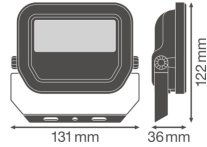

Specifications Ledvance LED Floodlight  
 GEN 3 White 10W 1100lm 100D - 830  
 Warm White | IP65 - Symmetrical

[View Product](#)

## Fixture Information

Mounting Method	Surface
Fixture Connection	Cable, 3-pole
Optical Cover	Glass
Light Distribution	Symmetrical
IP-rating	IP65
Impact Protection (IK)	IK07 - 2 joules
Operating Temperature	-30 to +50
Colour of the Fixture	White
Housing	Aluminium
Colour of material	White
Series	Performance

## Dimensions

Length (mm)	122
Width (mm)	131
Height (mm)	36