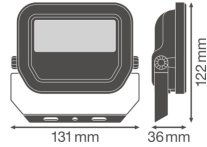

**Specifications Ledvance LED Floodlight GEN 3 White 10W 1200lm 100D - 865 Daylight | IP65 - Symmetrical**

[View Product](#)

## Fixture Information

Mounting Method	Surface
Fixture Connection	Cable, 3-pole
Optical Cover	Glass
Light Distribution	Symmetrical
IP-rating	IP65
Impact Protection (IK)	IK07 - 2 joules
Operating Temperature	-30 to +50
Colour of the Fixture	White
Housing	Aluminium
Colour of material	White
Series	Performance

## Dimensions

Length (mm)	122
Width (mm)	131
Height (mm)	36