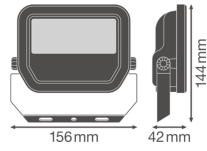

[View Product](#)

General Information

SKU	239593
EAN	4058075421035
Brand	Ledvance
Manufacturer Name	FL PFM 20W/4000K SYM 100 WT
Any Lamp all-in warranty	5 Years
Average Lifetime (h)	70000

Technical Information

Technology	LED Integrated
Voltage (V)	220-240
Dimmable	Not Dimmable
Colour Code	840 Cool White
Colour temperature (Kelvin)	4000 Cool White
Colour Rendering (Ra)	80-89
Colour of Light	White
Light colour options	Single Color
Luminous Efficacy (lm/W)	120
Beam Angle (degree)	100
Power factor	>0.90
Product Type Category	LED Floodlight