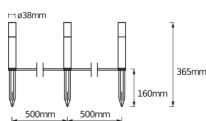

Specifications Ledvance Smart+ WiFi LED Garden Pole 3 Dot Extention 3.1W 108lm | RGBW

[View Product](#)

## Dimensions

Length (mm)

38

Width (mm)

38